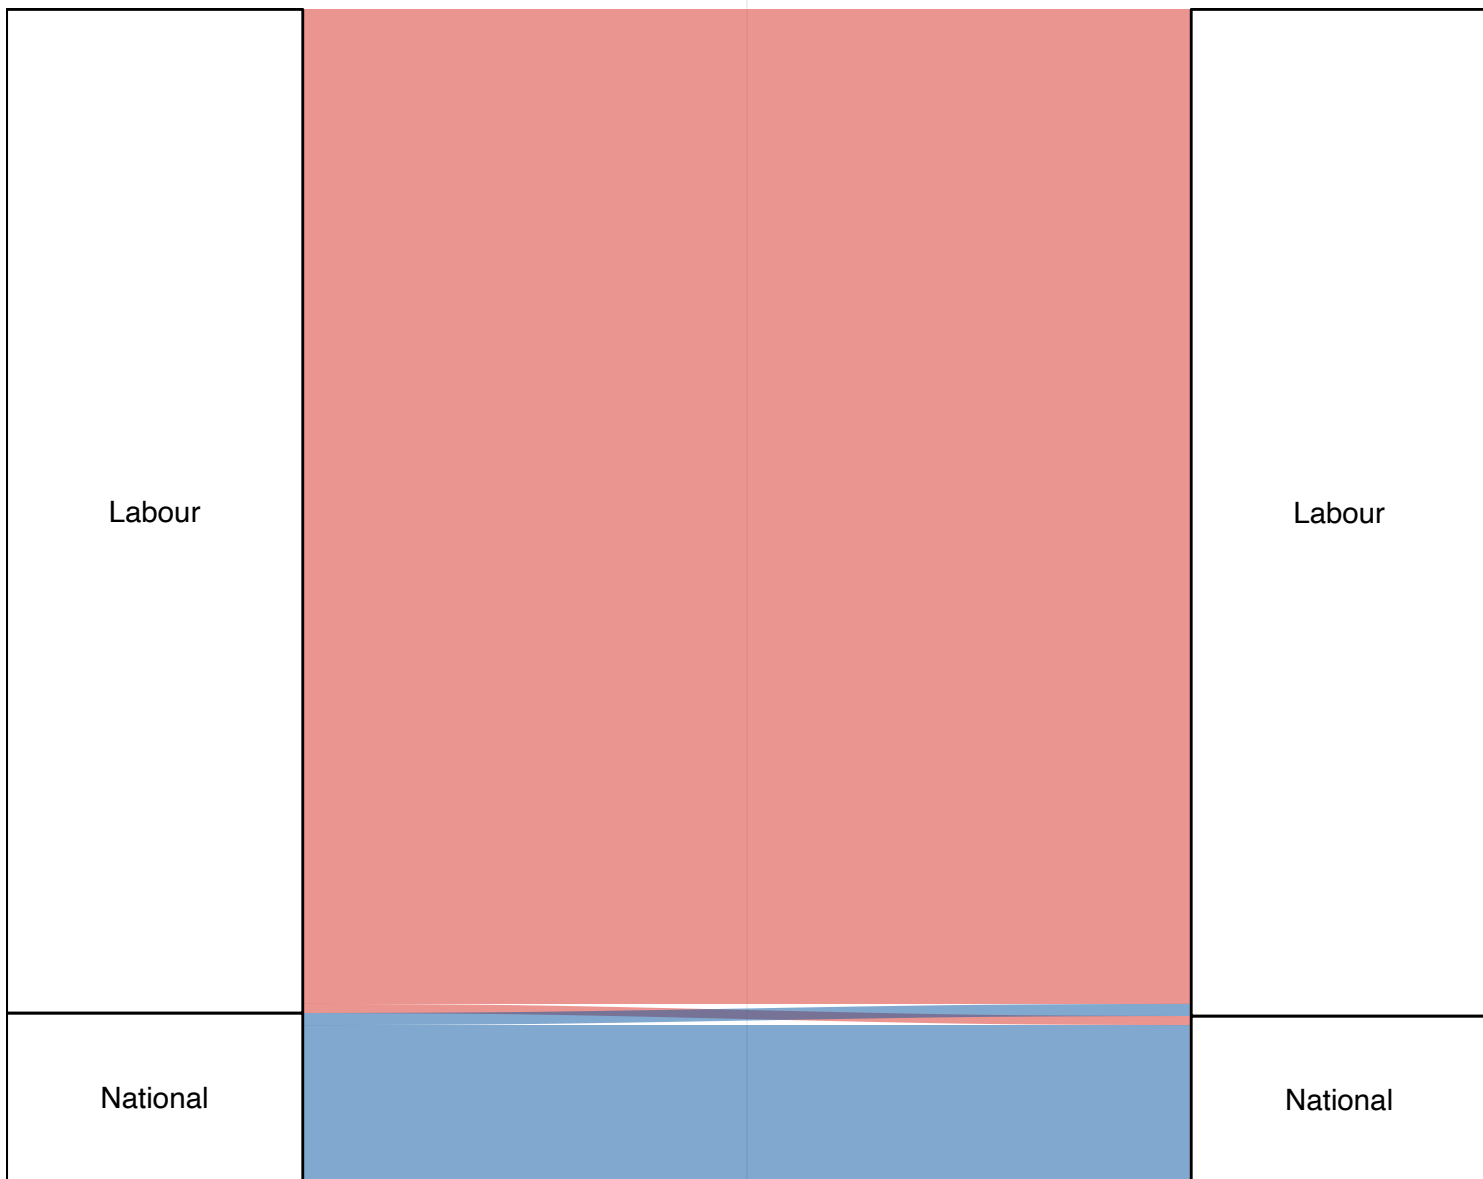

Voter Flow in 2020 Election in Manurewa

Party Vote

Candidate Vote

Labour

Labour

National

National